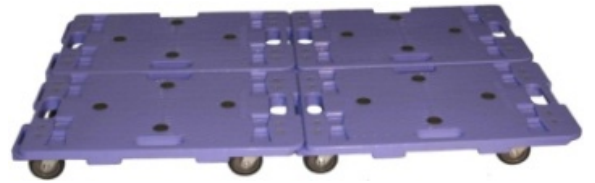

NANSIN USA CORPORATION

INTER-CONNECTABLE PLATFORM DOLLIES

DSK-MINI (PD-406)

DSK-MINI (PD-406)

DIMENSIONS: 24"L x 16"W x 4.5"H

WEIGHT: 8.5 lbs

LOAD CAPACITY: 330 lbs

CASTER TYPE: 3" wheel, 4 x swivel

Inter-connectable (all sides), Stackable

SAMPLE APPLICATIONS FOR DSK SERIES INTER-CONNECTABLE CARTS

NANSIN USA CORPORATION

9115 DICE ROAD, UNIT #14

SANTA FE SPRINGS, CA 90670

WWW.NANSINCASTERS.COM