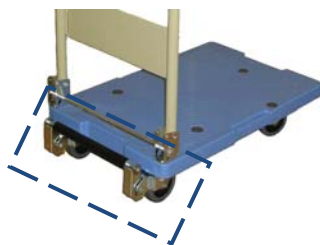

DSK-102W

Dimensions:
28"L x 18"W x 36"H

Load Capacity: 330 lbs.

Weight: 32.5 lbs

CASTERS: 2 swivel, 2 rigid non-marking 4" wheel

Silentmaster® Caster Technology

DSK-302W

Dimensions:
36"L x 24"W x 39"H

Load Capacity: 660 lbs.

Weight: 62 lbs.

CASTERS: 2 swivel, 2 rigid non-marking 5" wheel

Silentmaster® Caster Technology

Foot Brake option available

NANSIN USA CORPORATION
9115 DICE ROAD, UNIT 14
SANTA FE SPRINGS, CA 90670
TEL 562-903-2201 FAX 562-903-9309
SALES@NANSINCASTERS.COM